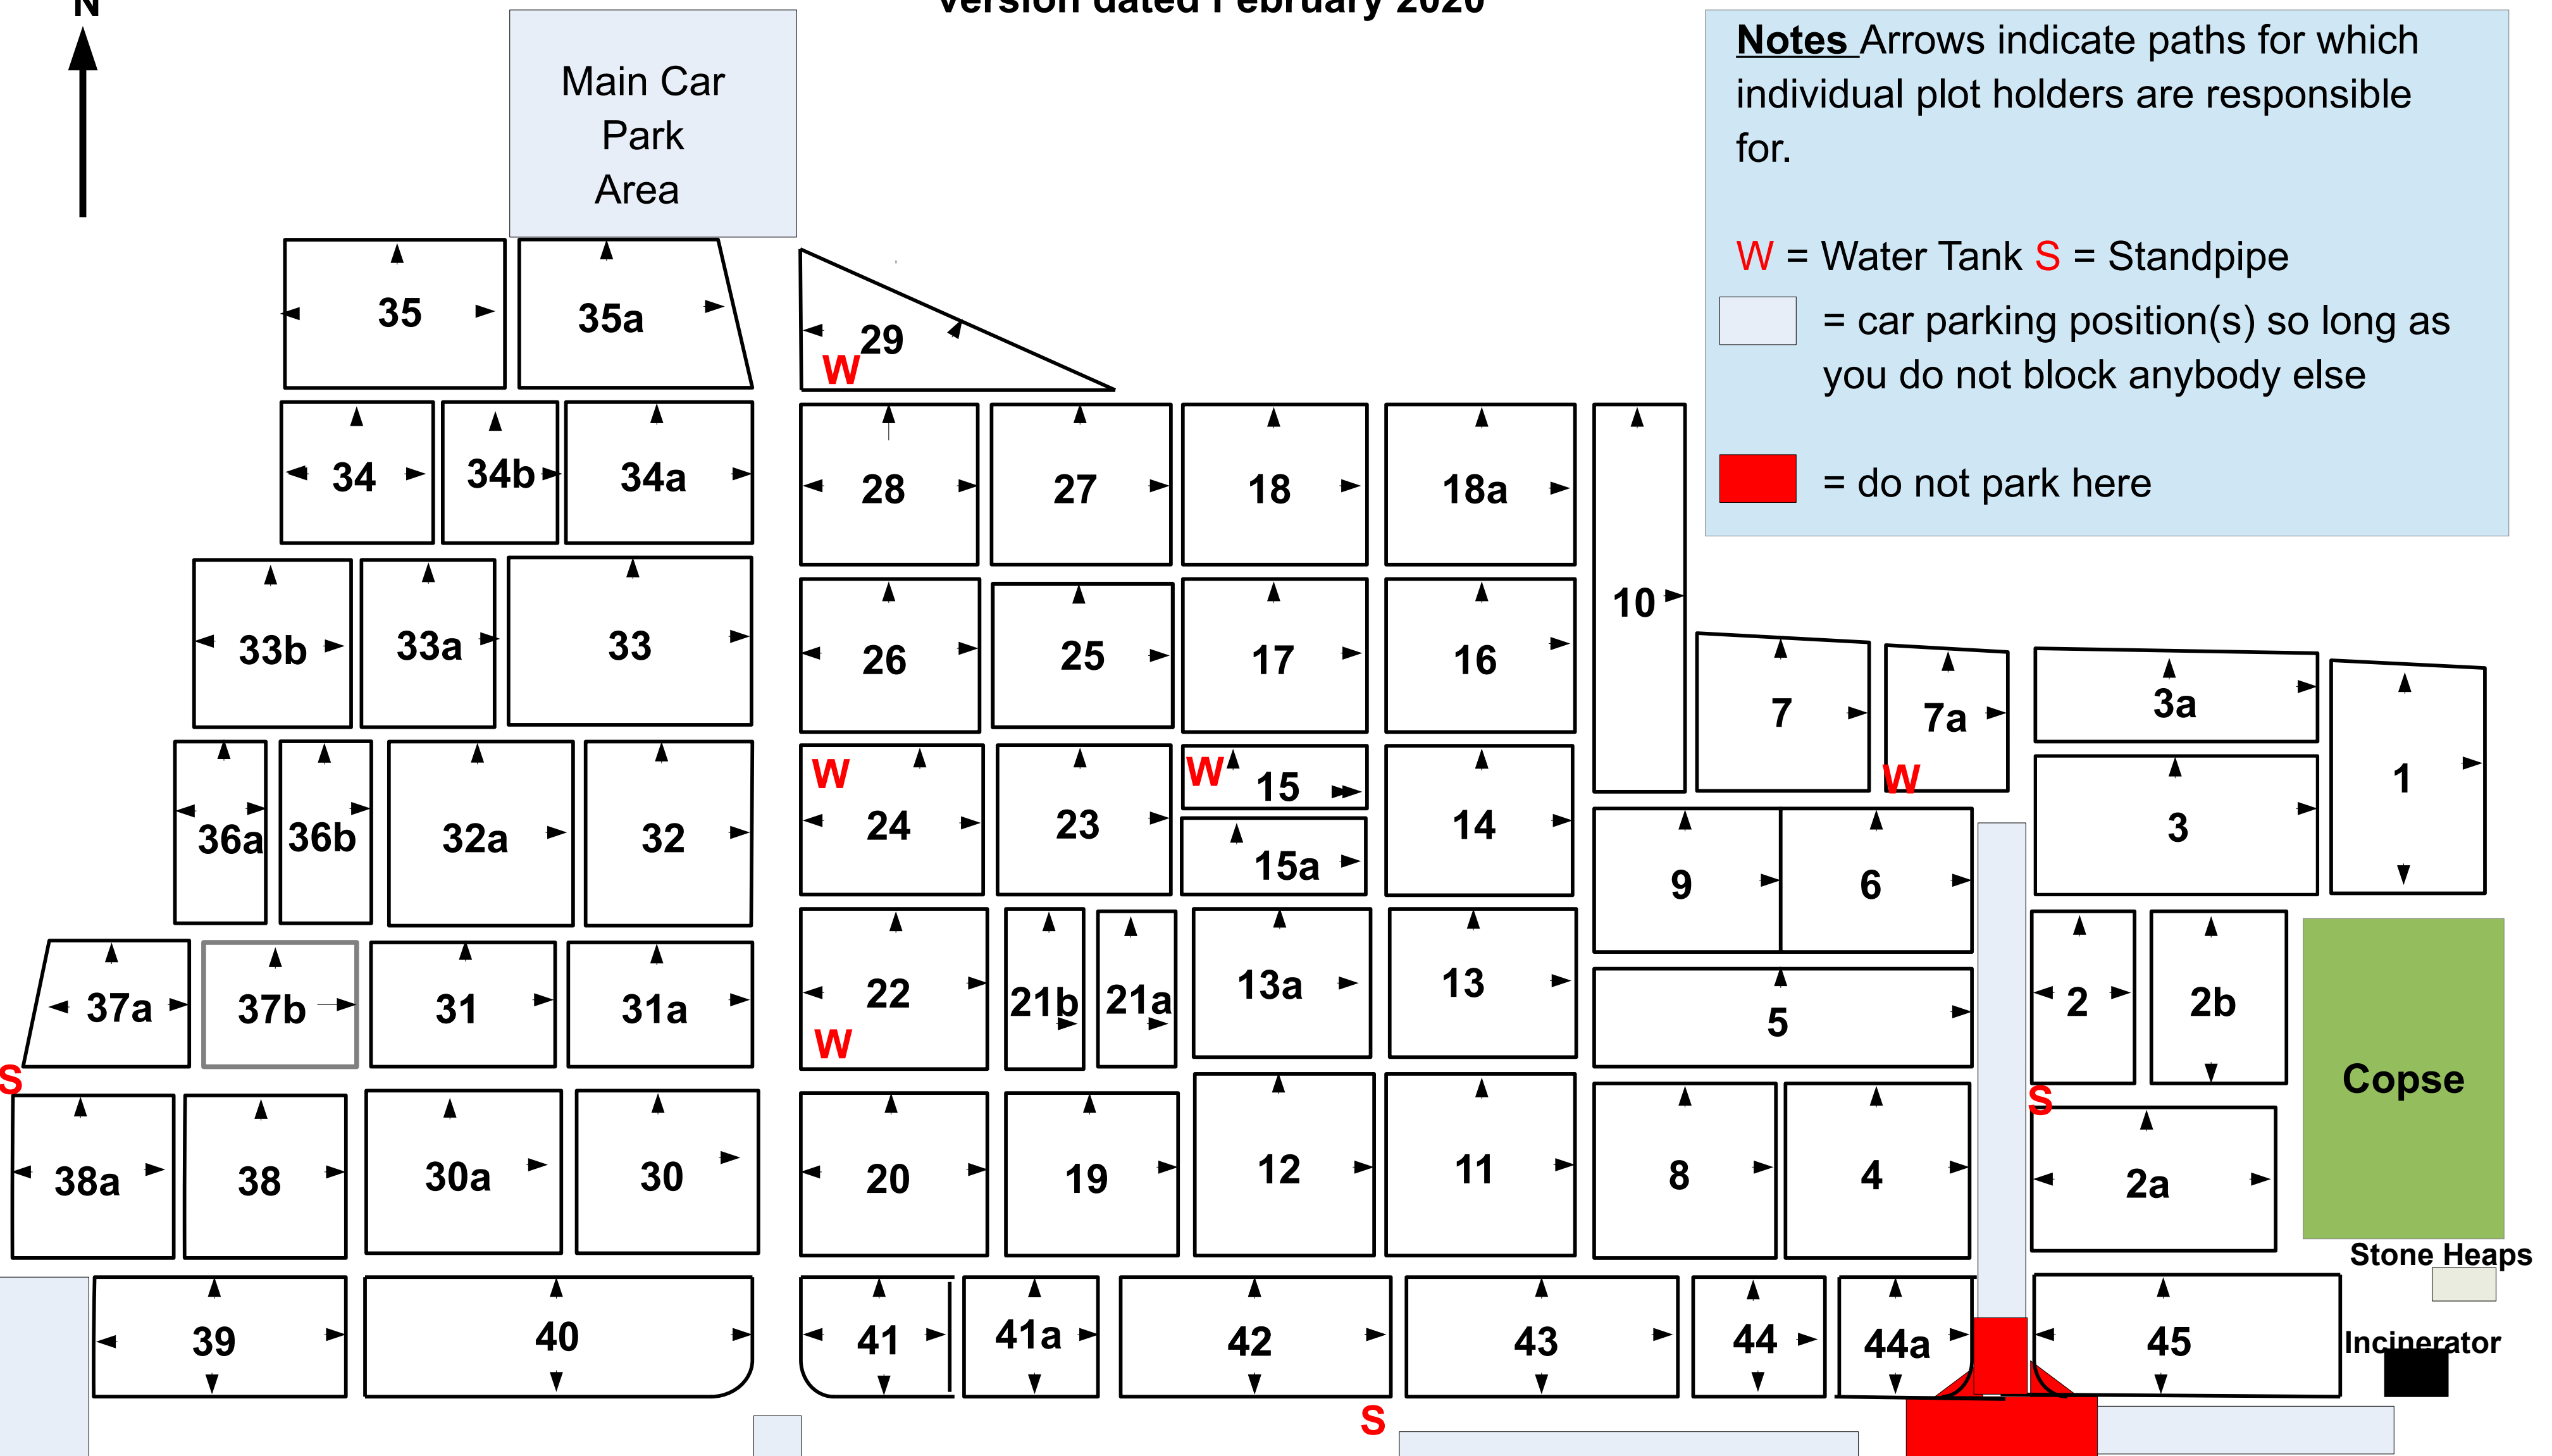

# Sunningdale Parish Council Allotment Site Map

version dated February 2020

Main Car  
Park  
Area

**Notes** Arrows indicate paths for which individual plot holders are responsible for.

**W** = Water Tank **S** = Standpipe

 = car parking position(s) so long as you do not block anybody else

 = do not park here

Ditch

Copse

Stone Heaps

Incinerator