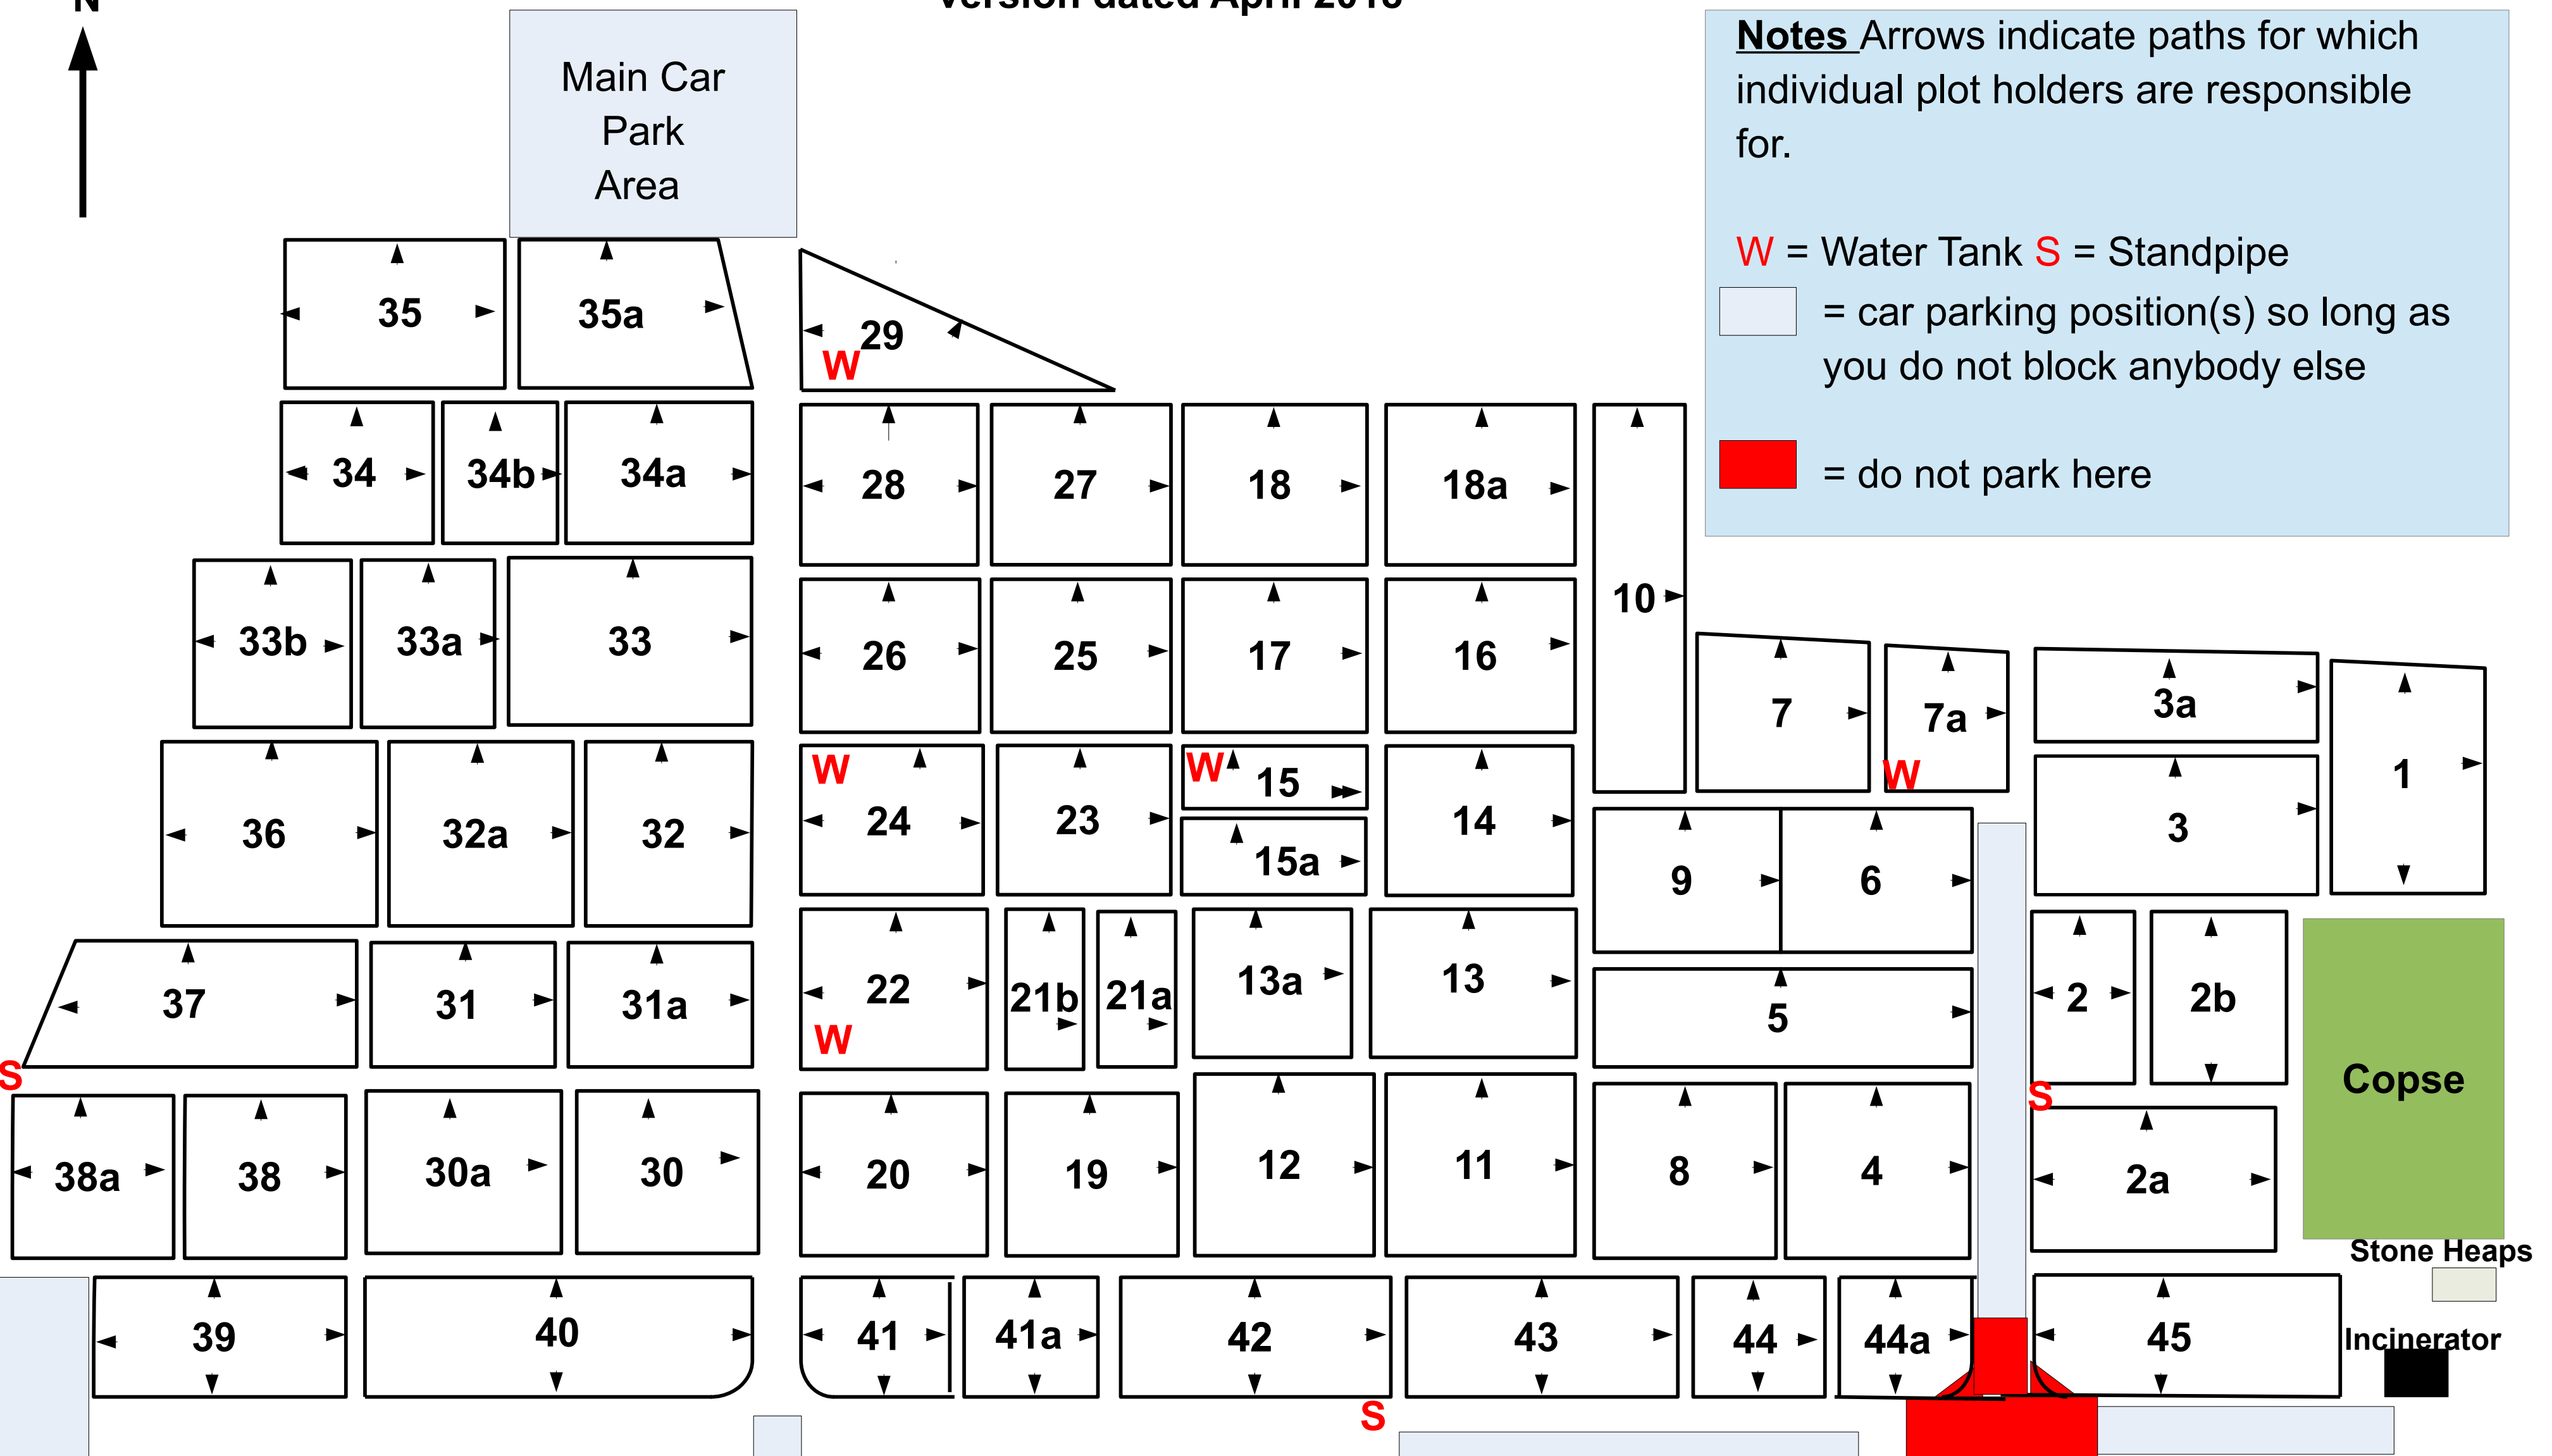

# Sunningdale Parish Council Allotment Site Map

version dated April 2018

Main Car  
Park  
Area

**Notes** Arrows indicate paths for which individual plot holders are responsible for.

**W** = Water Tank **S** = Standpipe

 = car parking position(s) so long as you do not block anybody else

 = do not park here

Ditch

Copse

Stone Heaps

Incinerator