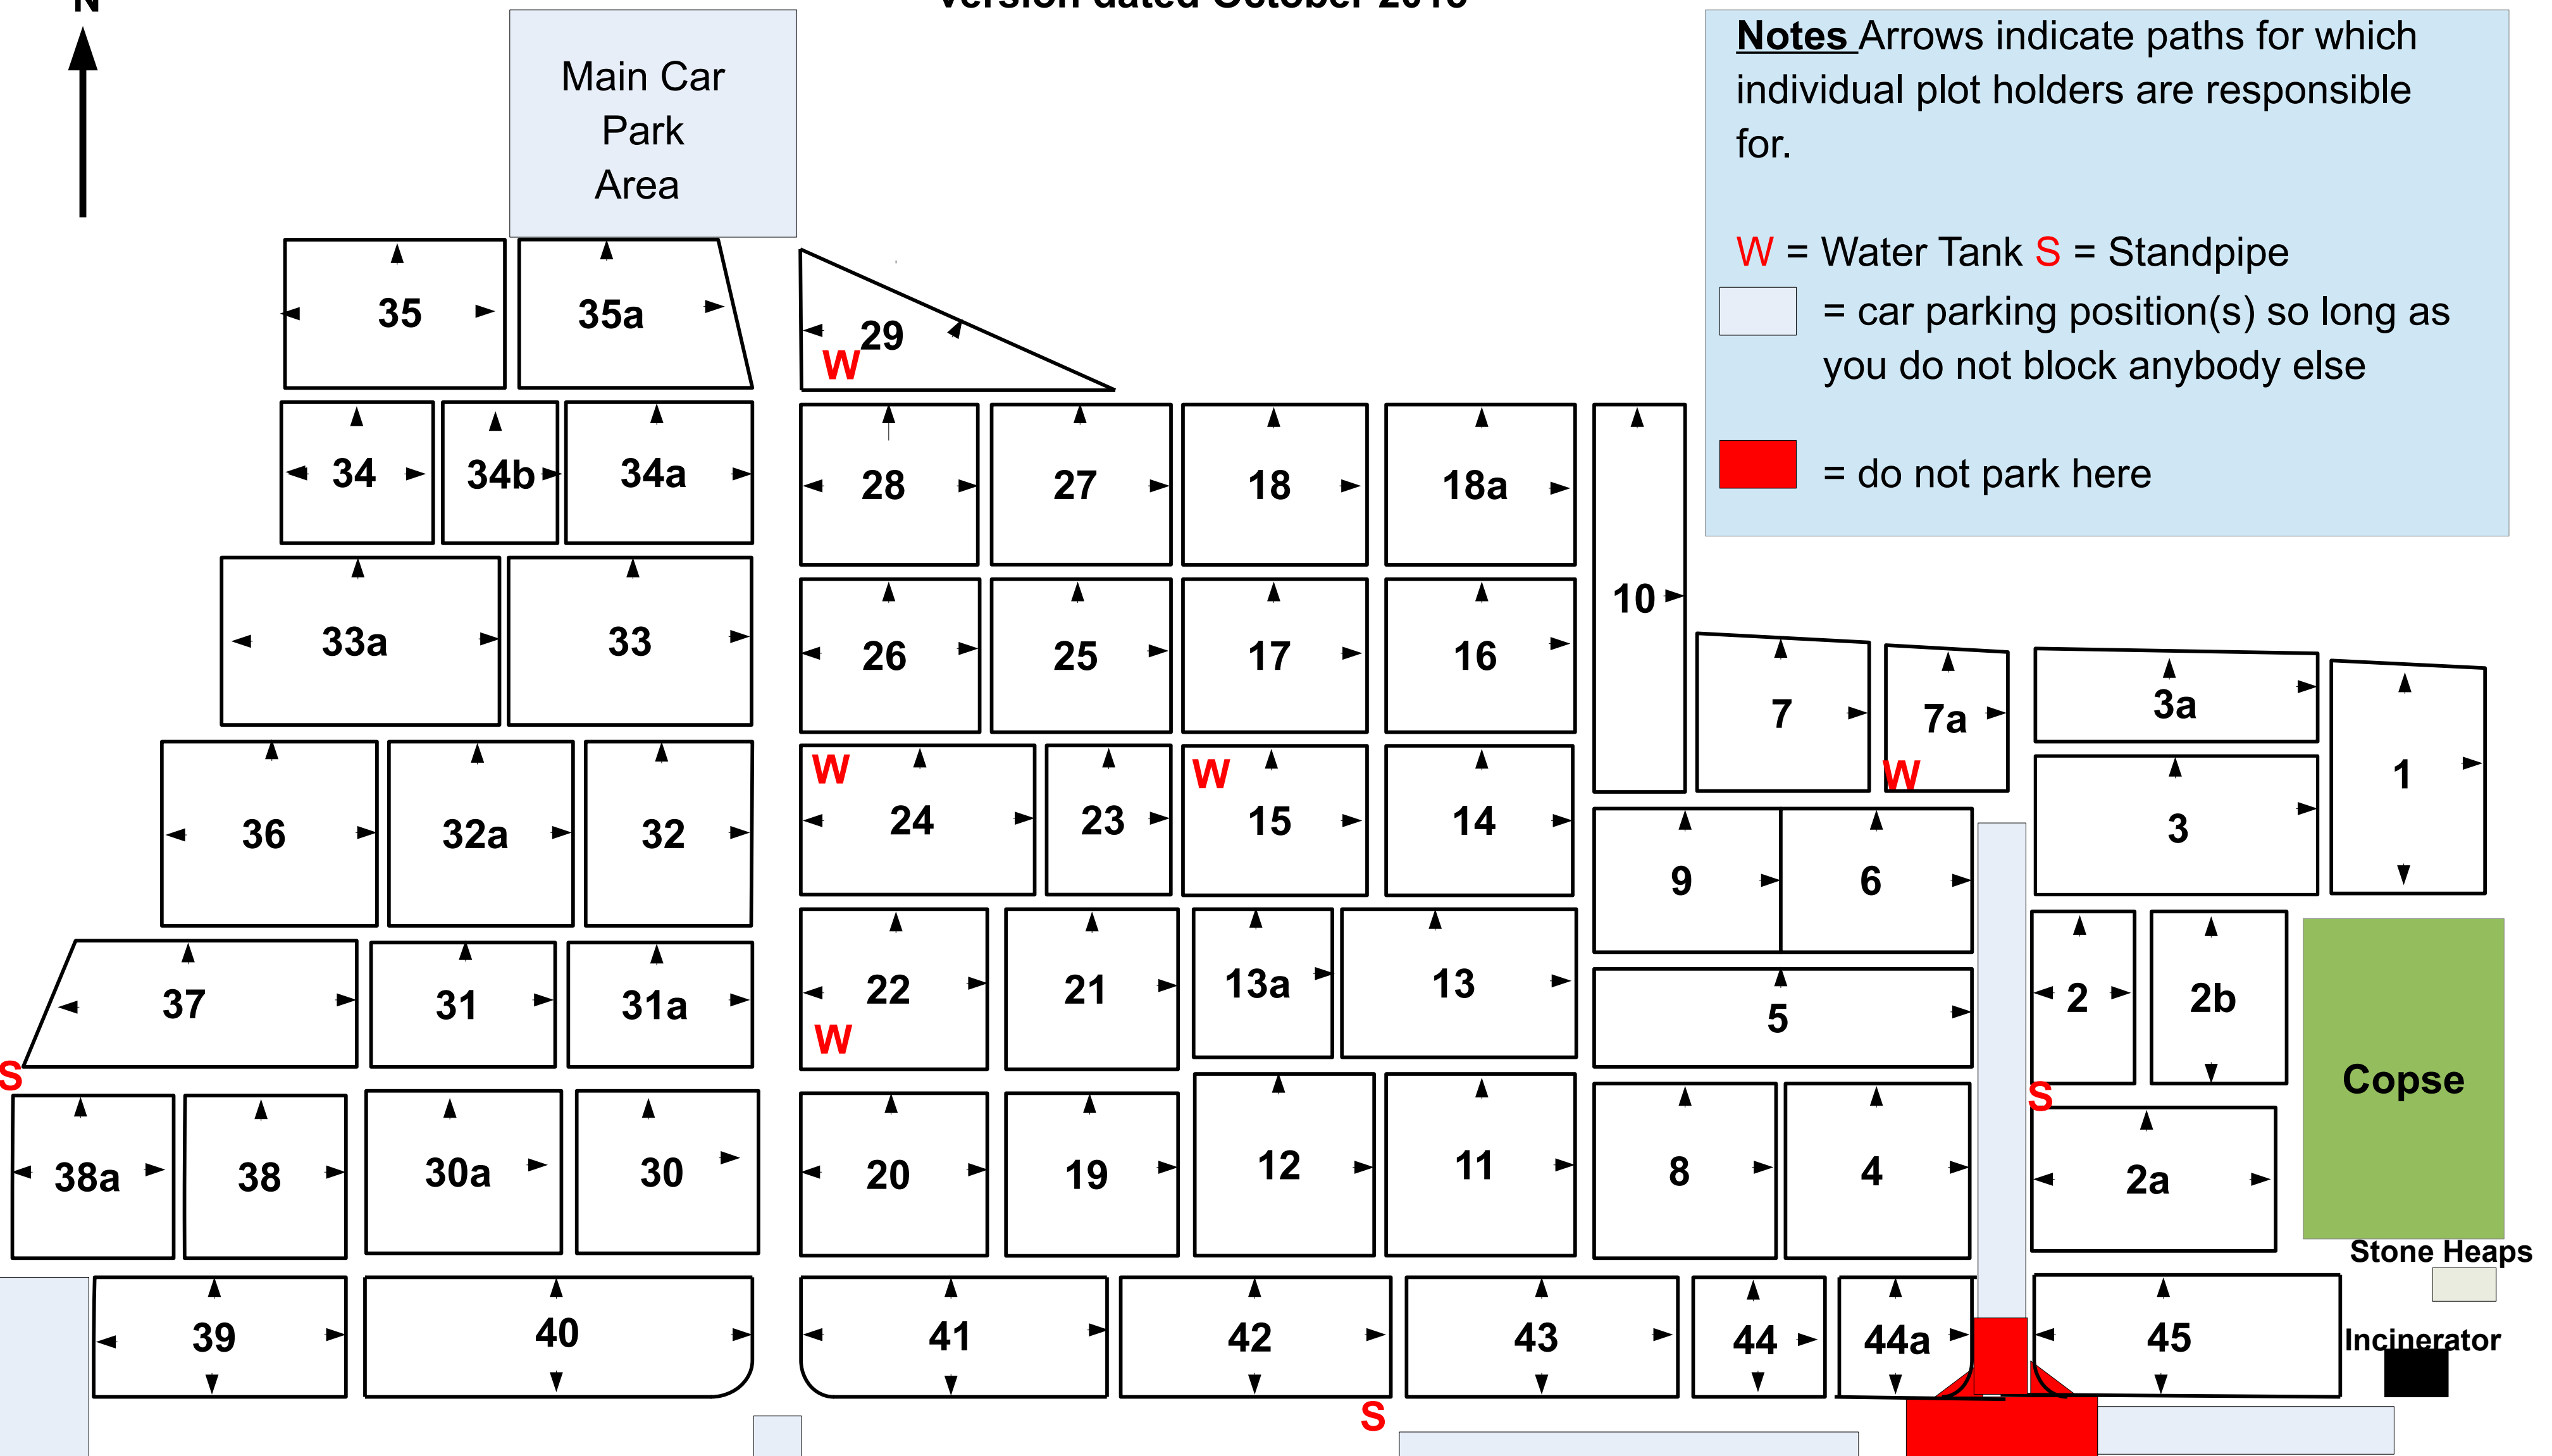

Sunningdale Parish Council Allotment Site Map

version dated October 2015

Main Car
Park
Area

Notes Arrows indicate paths for which individual plot holders are responsible for.

W = Water Tank **S** = Standpipe

 = car parking position(s) so long as you do not block anybody else

 = do not park here

Ditch

Copse

Stone Heaps

Incinerator